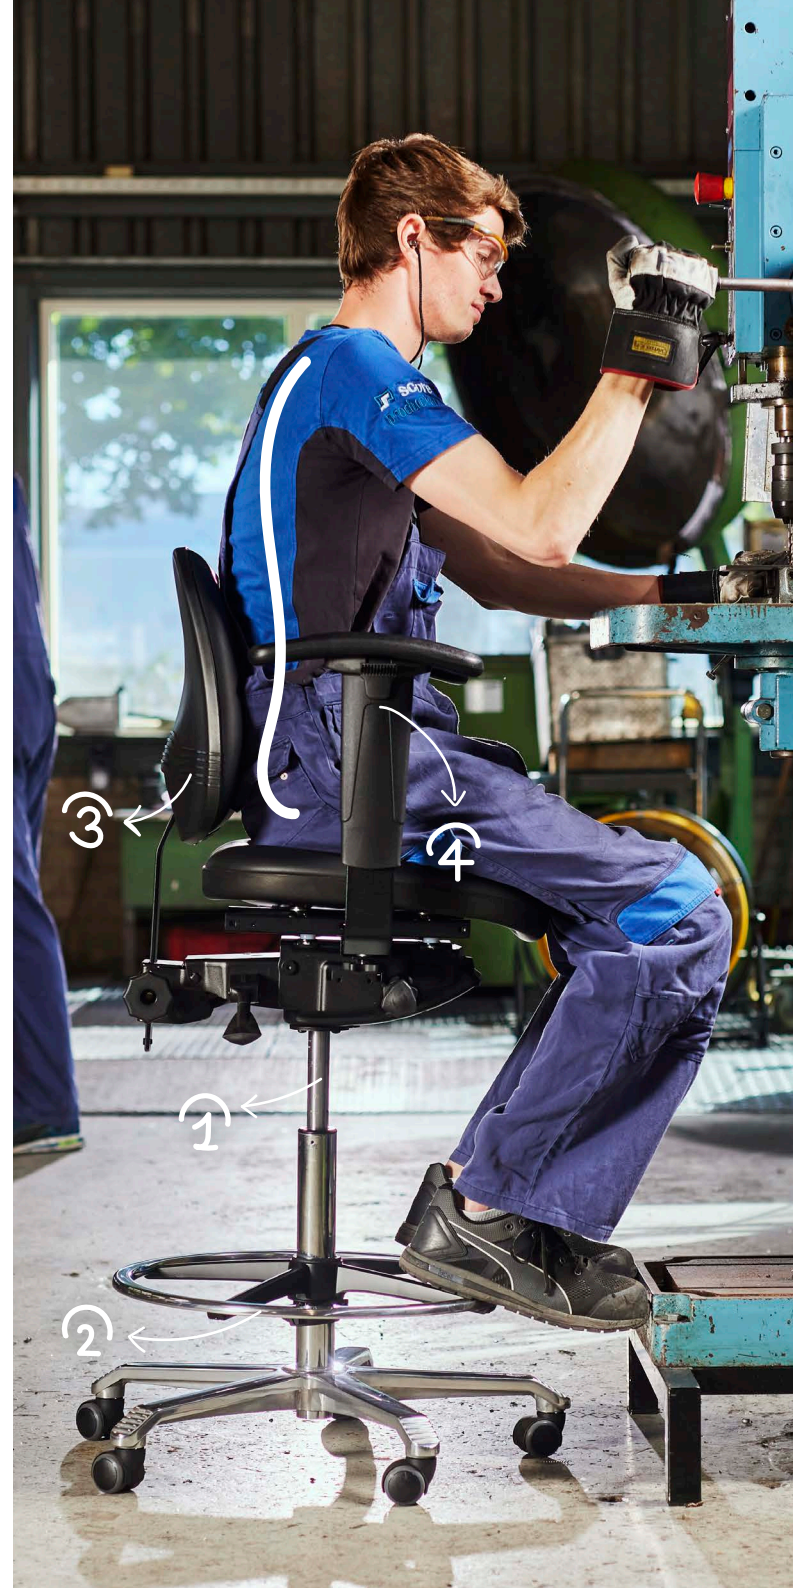

When people start a new job, they often just take their seats and the focus is more on their new colleagues and the work rather than on how they sit. This makes sense. Nevertheless, it is important to also pay a little attention to how you sit, and to adjust your chair properly.

Important for an optimal sitting posture is that you sit relaxed. For this, your joints should be in a neutral position – i.e. not at an uncomfortable angle. Sitting in the same position for long periods should require as little muscle strain as possible. And you should have room to vary your posture while sitting. The latter means that the seat is large enough and that you have enough room to move your feet. And then, of course, there are the settings of your chair. We'll go through those in the steps opposite.

Set your chair to the correct height

Just sit down and relax your shoulders. Place your hands on the work surface and make sure your forearms are at a 90-degree angle to your upper arms when setting your correct seat height.

Set your footrest

If you sit at the correct seat height, your hip and knee joints will form a right angle and your feet will be flat on the floor. Is the latter not the case (dangling legs)? Then you need a footrest.

Set your back support

Adjust the height of your backrest so the curve fits nicely into the curve of your back. This way, the backrest fits nicely and supports your back in the right place.

Set your armrests

Adjust your armrests to the correct height, width and depth. Relax your shoulders and let your arms hang down and rest your forearms on the armrests so your upper arms and forearms form a 90-degree angle.