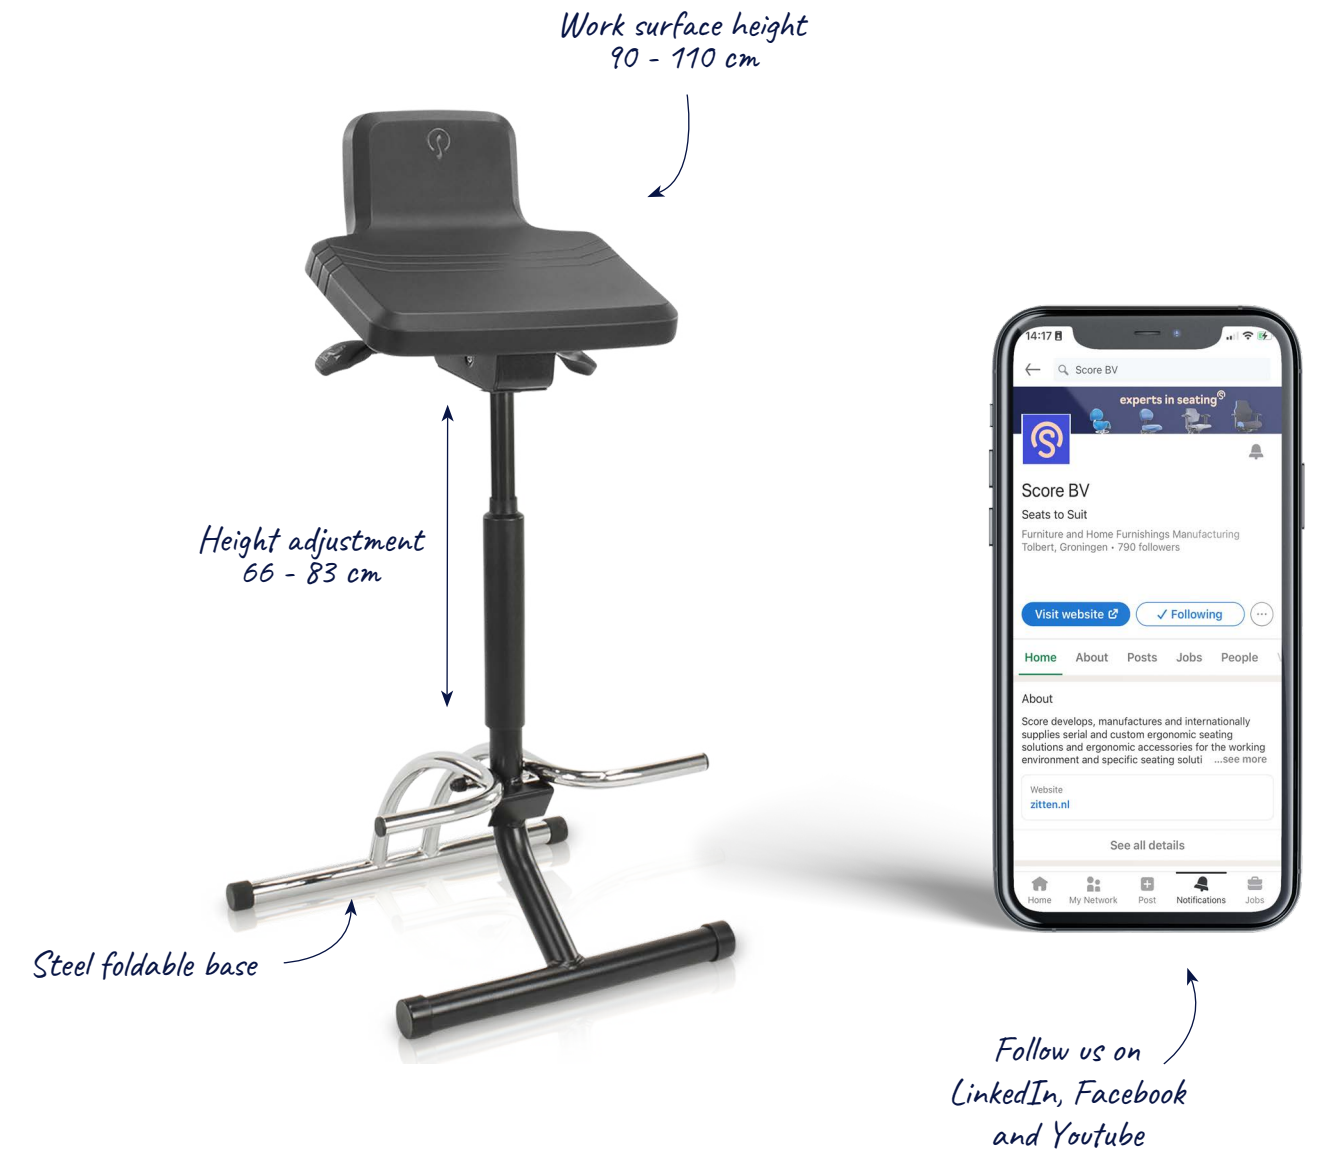

A Score sit-stand stool is ideal for employees who can't or aren't allowed to sit while working. Working on the assembly line, at a reception desk or as security, for example. This seating solution is also perfect for workplaces with little legroom or for employees who like to vary between sitting and standing. The sit-stand stool is compact, you can quickly take it out and put it away and it is height-adjustable. Do you like to sit half-standing on the sit-stand stool? You can tilt the seat so that it gives you the right support. That makes it just a little bit more comfortable.

work comfortably standing up

Does your profession require a lot of standing and do you get home after a work day with tired legs and/or feet? You can prevent this with a Score sit-stand stool. They're ideal for people with jobs that can't be performed well or aren't allowed to be performed while sitting. A sit-stand stool is also a great solution if you work in a place with little legroom or if you just like to vary between sitting and standing work. The attractive Score Sit-stand stool Score Steady – which they use in the Rijksmuseum – provides the right support with its tiltable seat and handy folding footrest. This prevents tired legs or feet at the end of the day and makes work just that little bit better.

mechanism

Adjustable seat angle (T)

specifications

120 kg

stools for dynamic sitting

You can do just about anything with the Score Opti Line stools. You can move to the left and right, up and down, and even opt for a footring for high workplaces. A durable stool with a seat made of Beech, PU (Polyurethane) or Stamskin, depending on the work environment. There's even an ESD safe version, for example. They're real all-rounders you can use as a side stool or work stool.

- Dynamic stools with an array of options and accessories
- Suitable as a work stool or side stool
- Seat Ø 35 cm

upholstery by sector

See all colours and upholsteries on page 40.

mechanism

Fixed seat angle (F)